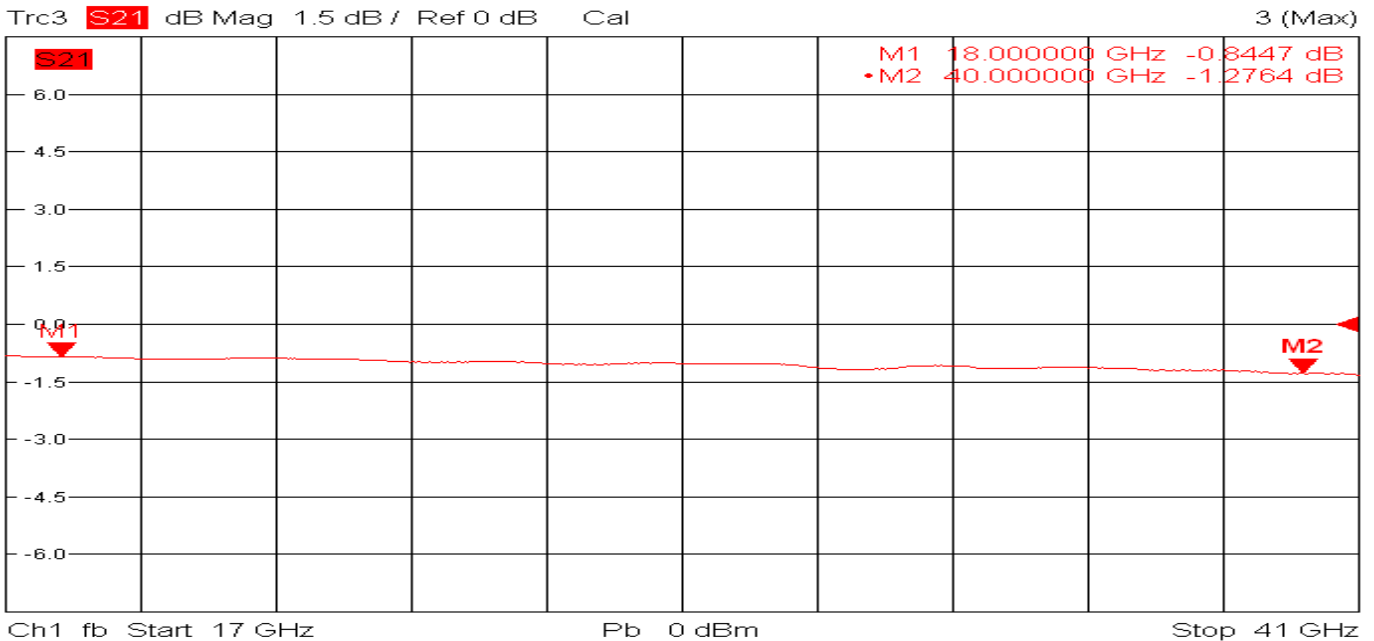

**Part No.: TC-180400-10K**

**10dB Directional Coupler 2.92mm- Female 50Ω 18-40GHz**

### 机械特性 Mechanical:

温度范围 Temperature Range:	-40° C - +80° C
接口 Connectors:	2.92mm-Female
相对湿度 Relative Humidity:	0 ~ 90%

### 外形尺寸 Outline Drawing:

Unit: mm

12/28/2019, 5:33 AM

12/28/2019, 5:35 AM