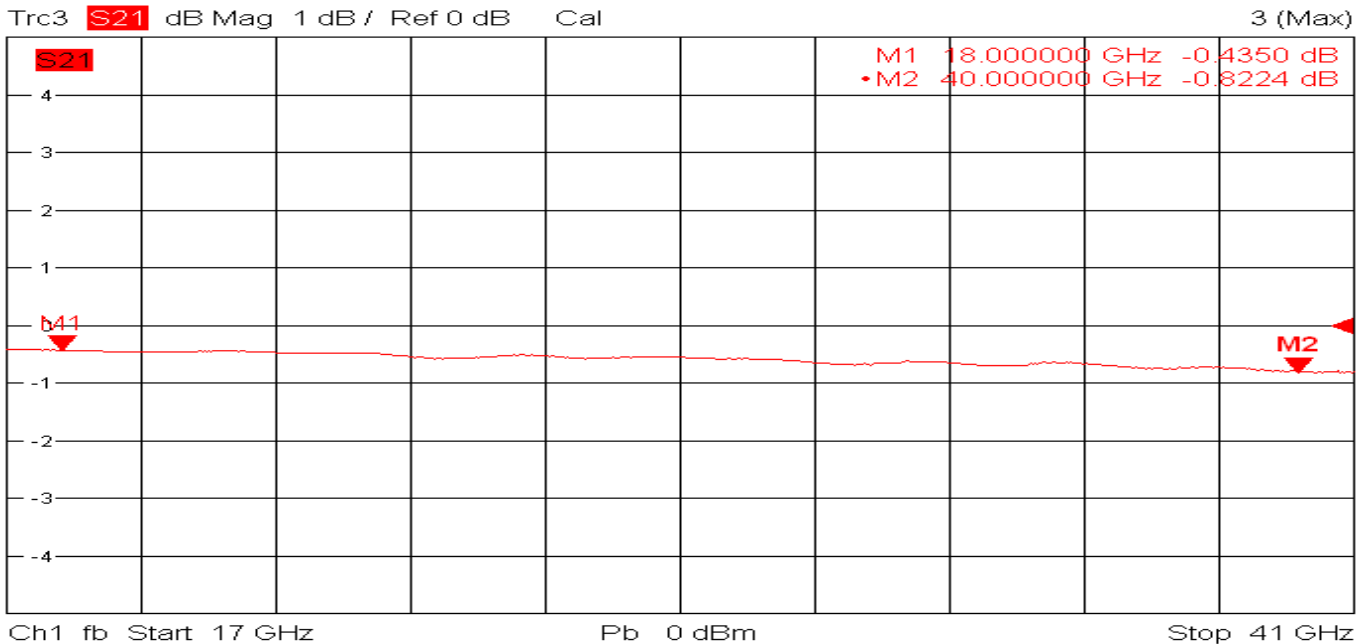

Part No.: TC-180400-20K

20dB Directional Coupler 2.92mm- Female, 50Ω 18-40GHz

电气特性 Electrical:

工作频率 Frequency Range:	18-40GHz
耦合度 Coupling:	20±1.0dB
插入损耗 Insertion Loss:	≤1.5dB
驻波 VSWR:	≤1.5:1
方向性 Directivity:	≥12dB
耐功率 Power Handling:	20Watt
阻抗 Impedance:	50Ω

机械特性 Mechanical:

温度范围 Temperature Range:	-40° C - +80° C
接口 Connectors:	2.92mm-Female
相对湿度 Relative Humidity:	0 ~ 90%

外形尺寸 Outline Drawing:

Unit: mm

12/28/2019, 5:37 AM

12/28/2019, 5:41 AM