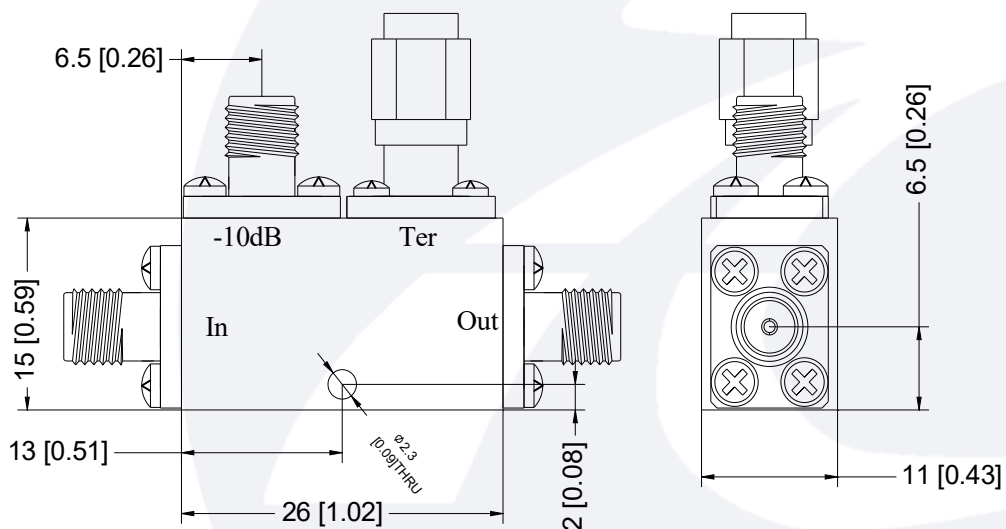

Part No.: TC-180400-20K

20dB Directional Coupler 2.92mm- Female, 50Ω 18-40GHz

电气特性 Electrical:

工作频率 Frequency Range:	18-40GHz
耦合度 Coupling:	20±1.0dB
插入损耗 Insertion Loss:	≤1.5dB
驻波 VSWR:	≤1.5:1
方向性 Directivity:	≥12dB
耐功率 Power Handling:	20Watt
阻抗 Impedance:	50Ω

机械特性 Mechanical:

温度范围 Temperature Range:	-40° C - +80° C
接口 Connectors:	2.92mm-Female
相对湿度 Relative Humidity:	0 ~ 90%

外形尺寸 Outline Drawing:

Unit: mm

12/28/2019, 5:37 AM

12/28/2019, 5:41 AM