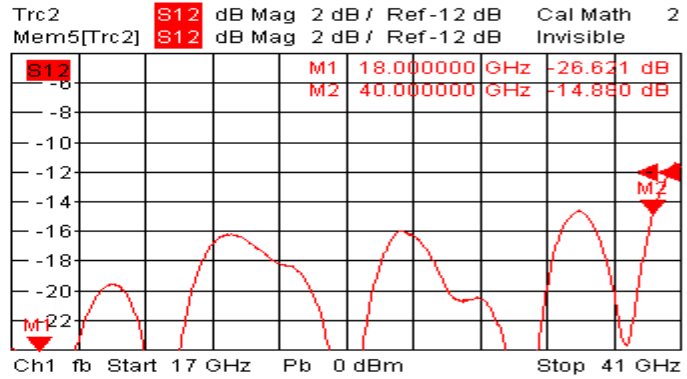

Part No.: TC-180400-20K

20dB Directional Coupler 2.92mm- Female, 50Ω 18-40GHz

电气特性 Electrical:

工作频率 Frequency Range:	18-40GHz
耦合度 Coupling:	20±1.0dB
插入损耗 Insertion Loss:	≤1.5dB
驻波 VSWR:	≤1.5:1
方向性 Directivity:	≥12dB
耐功率 Power Handling:	20Watt
阻抗 Impedance:	50Ω

机械特性 Mechanical:

温度范围 Temperature Range:	-40° C - +80° C
接口 Connectors:	2.92mm-Female
相对湿度 Relative Humidity:	0 ~ 90%

外形尺寸 Outline Drawing:

Unit: mm

12/28/2019, 5:37 AM

12/28/2019, 5:41 AM