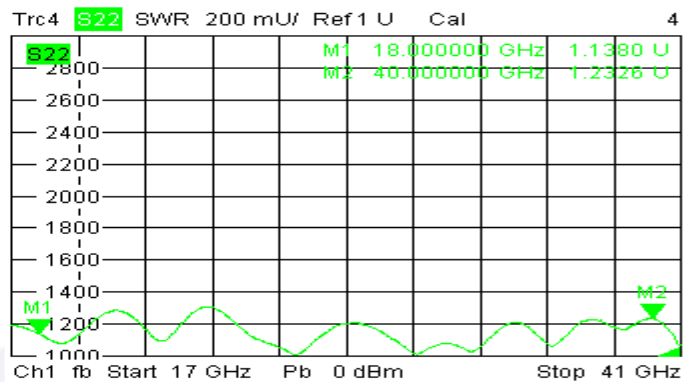

Part No.: TC-180400-20K

20dB Directional Coupler 2.92mm- Female, 50Ω 18-40GHz

电气特性 Electrical:

工作频率 Frequency Range:	18-40GHz
耦合度 Coupling:	20±1.0dB
插入损耗 Insertion Loss:	≤1.5dB
驻波 VSWR:	≤1.5:1
方向性 Directivity:	≥12dB
耐功率 Power Handling:	20Watt
阻抗 Impedance:	50Ω

机械特性 Mechanical:

温度范围 Temperature Range:	-40° C - +80° C
接口 Connectors:	2.92mm-Female
相对湿度 Relative Humidity:	0 ~ 90%

外形尺寸 Outline Drawing:

Unit: mm

12/28/2019, 5:37 AM

12/28/2019, 5:41 AM