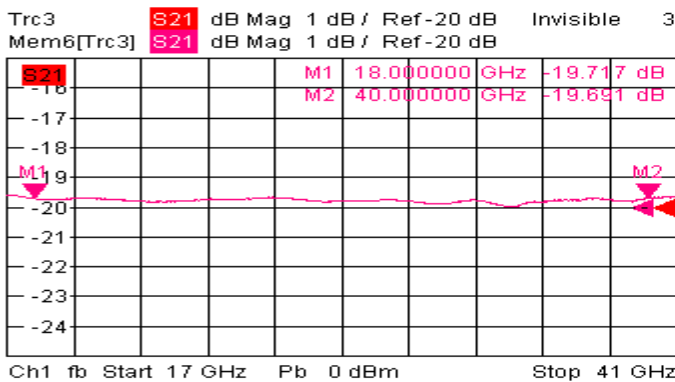

Part No.: TC-180400-20K

20dB Directional Coupler 2.92mm- Female, 50Ω 18-40GHz

电气特性 Electrical:

工作频率 Frequency Range:	18-40GHz
耦合度 Coupling:	20±1.0dB
插入损耗 Insertion Loss:	≤1.5dB
驻波 VSWR:	≤1.5:1
方向性 Directivity:	≥12dB
耐功率 Power Handling:	20Watt
阻抗 Impedance:	50Ω

机械特性 Mechanical:

温度范围 Temperature Range:	-40° C - +80° C
接口 Connectors:	2.92mm-Female
相对湿度 Relative Humidity:	0 ~ 90%

外形尺寸 Outline Drawing:

Unit: mm

12/28/2019, 5:37 AM

12/28/2019, 5:41 AM