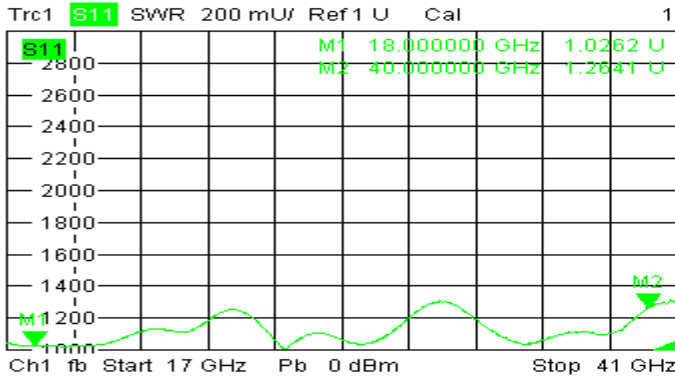

Part No.: TC-180400-20K

20dB Directional Coupler 2.92mm- Female, 50Ω 18-40GHz

电气特性 Electrical:

工作频率 Frequency Range:	18-40GHz
耦合度 Coupling:	20±1.0dB
插入损耗 Insertion Loss:	≤1.5dB
驻波 VSWR:	≤1.5:1
方向性 Directivity:	≥12dB
耐功率 Power Handling:	20Watt
阻抗 Impedance:	50Ω

机械特性 Mechanical:

温度范围 Temperature Range:	-40° C - +80° C
接口 Connectors:	2.92mm-Female
相对湿度 Relative Humidity:	0 ~ 90%

外形尺寸 Outline Drawing:

Unit: mm

12/28/2019, 5:37 AM

12/28/2019, 5:41 AM